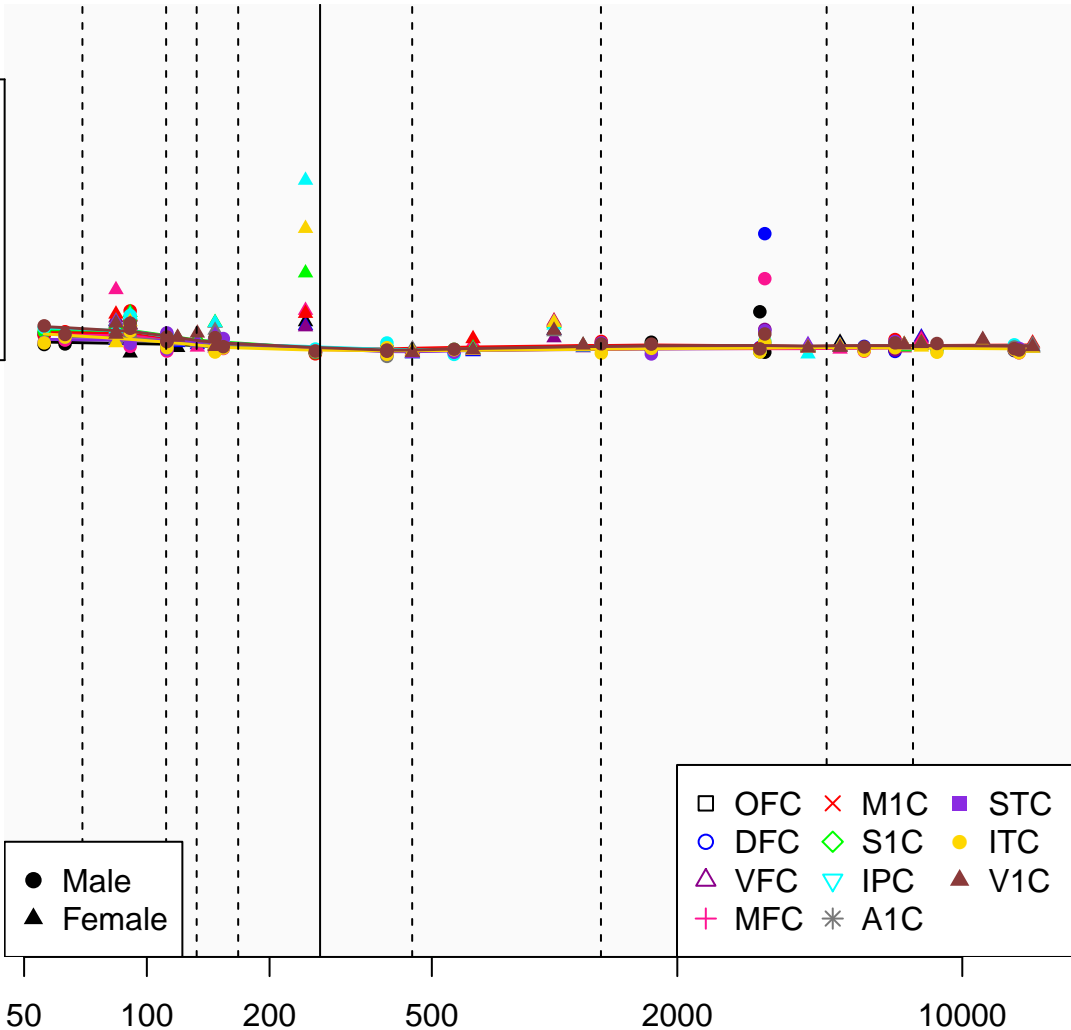

# TRIM64C\_ENSG00000214891

Window:

1 2 3 4 5 6 7 8 9

Normalized Log2 RPKM+1

1  
0

Age (Days)