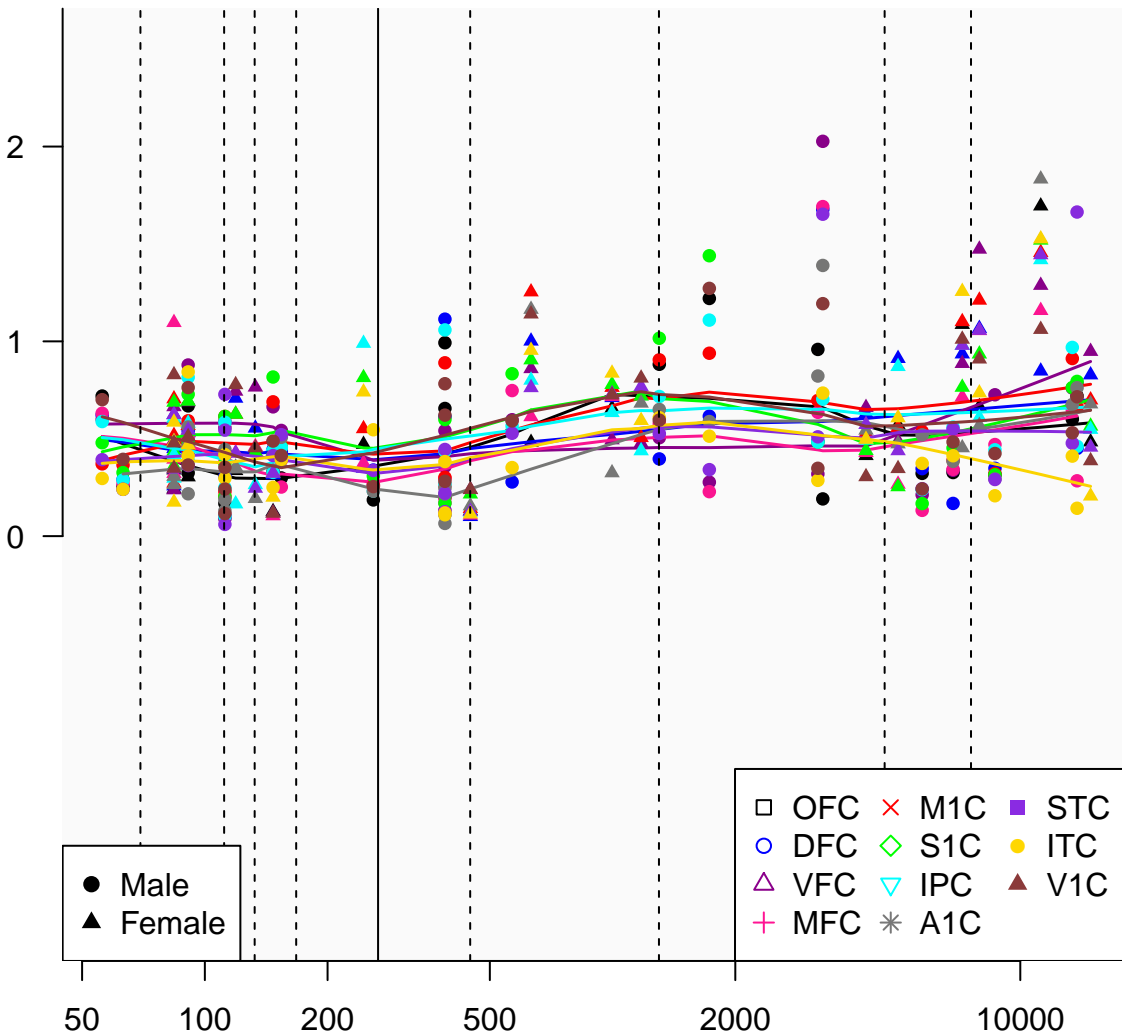

# TUG1\_1\_ENSG00000276664

Window:

1 2 3 4 5 6 7 8 9

Normalized Log2 RPKM+1

Age (Days)