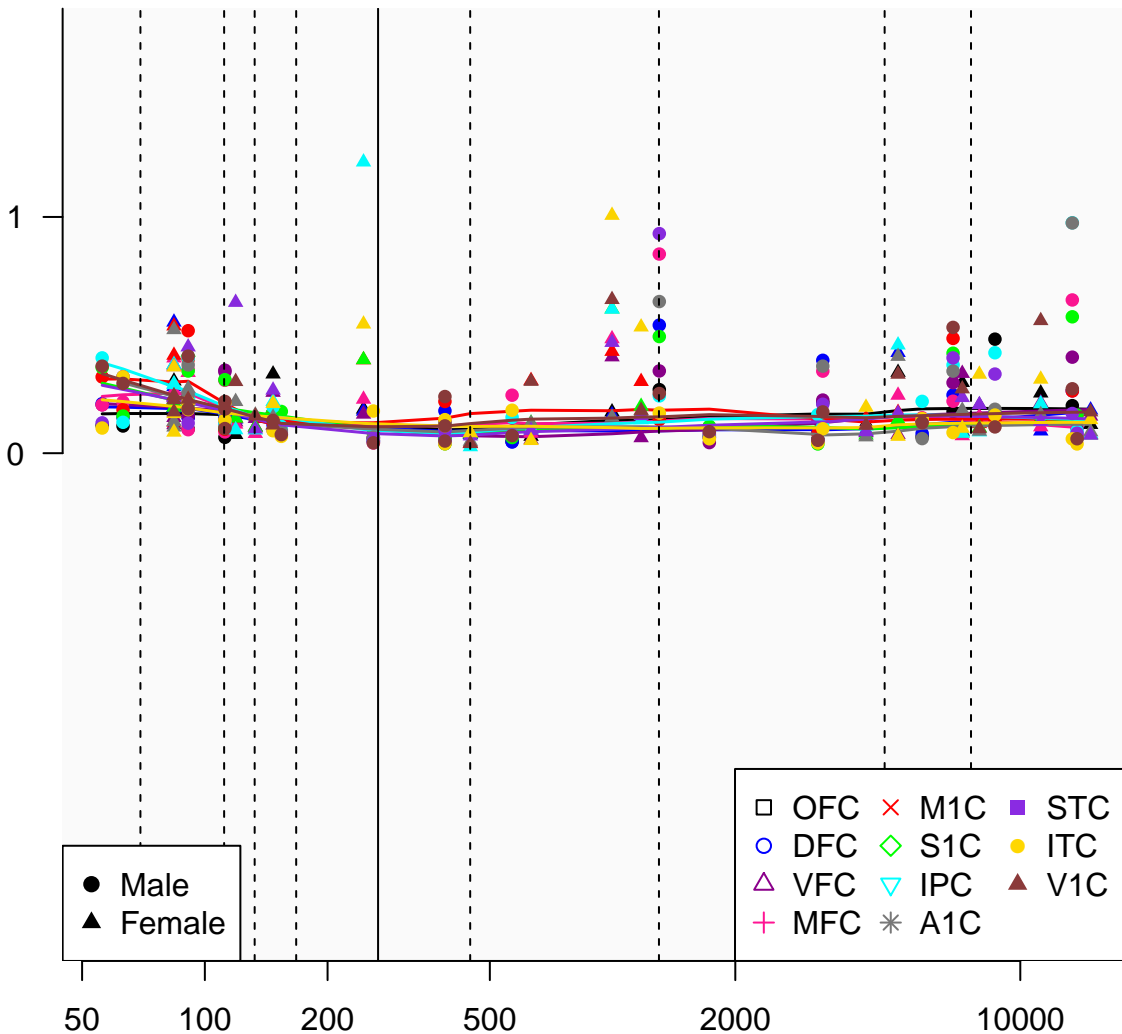

# TVP23CP2\_ENSG00000262470

Window:

1 2 3 4 5 6 7 8 9

Normalized Log<sub>2</sub> RPKM+1

Age (Days)