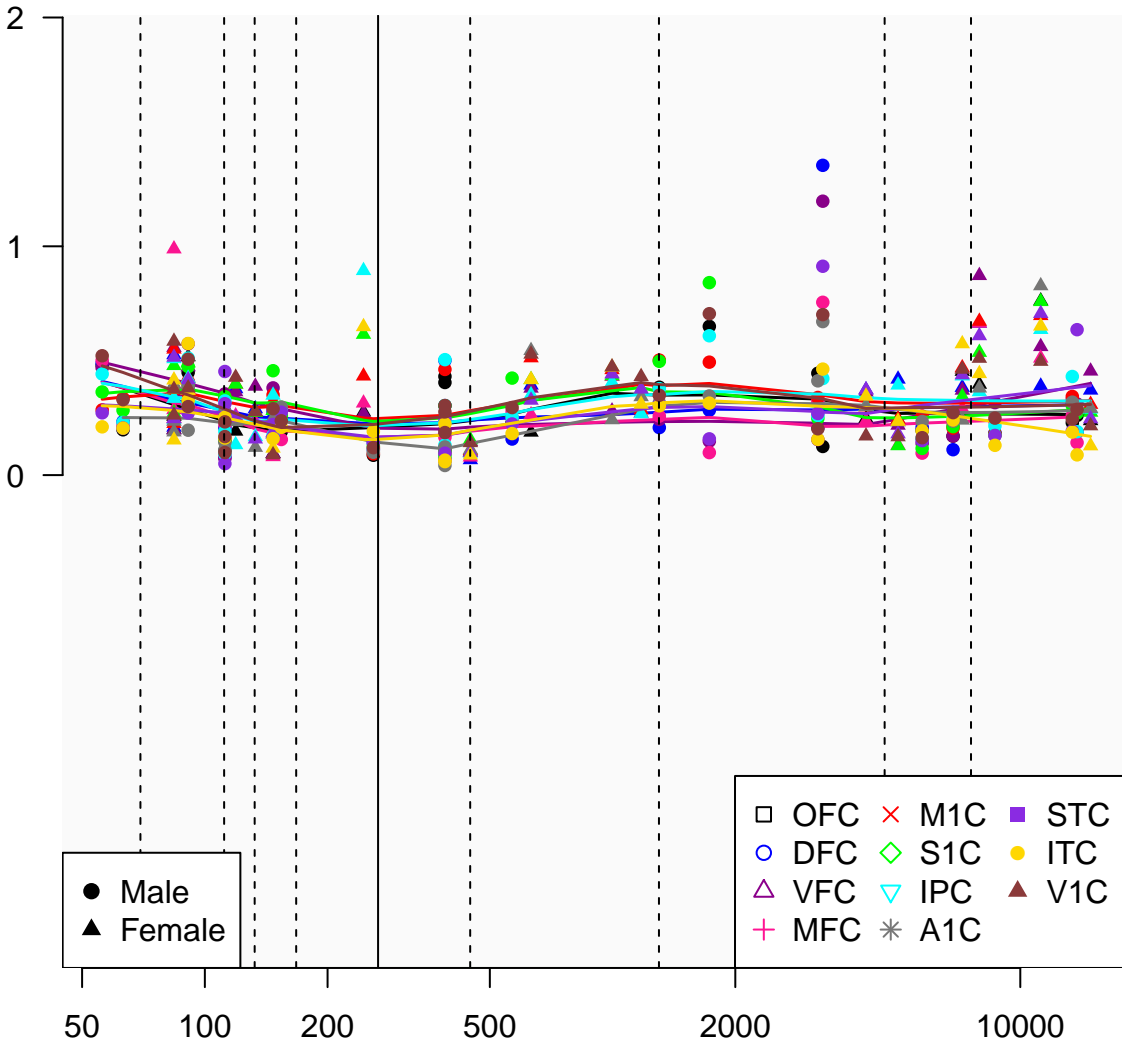

# U3\_ENSG00000212598

Window:

1 2 3 4 5 6 7 8 9

Normalized Log2 RPKM+1

Age (Days)