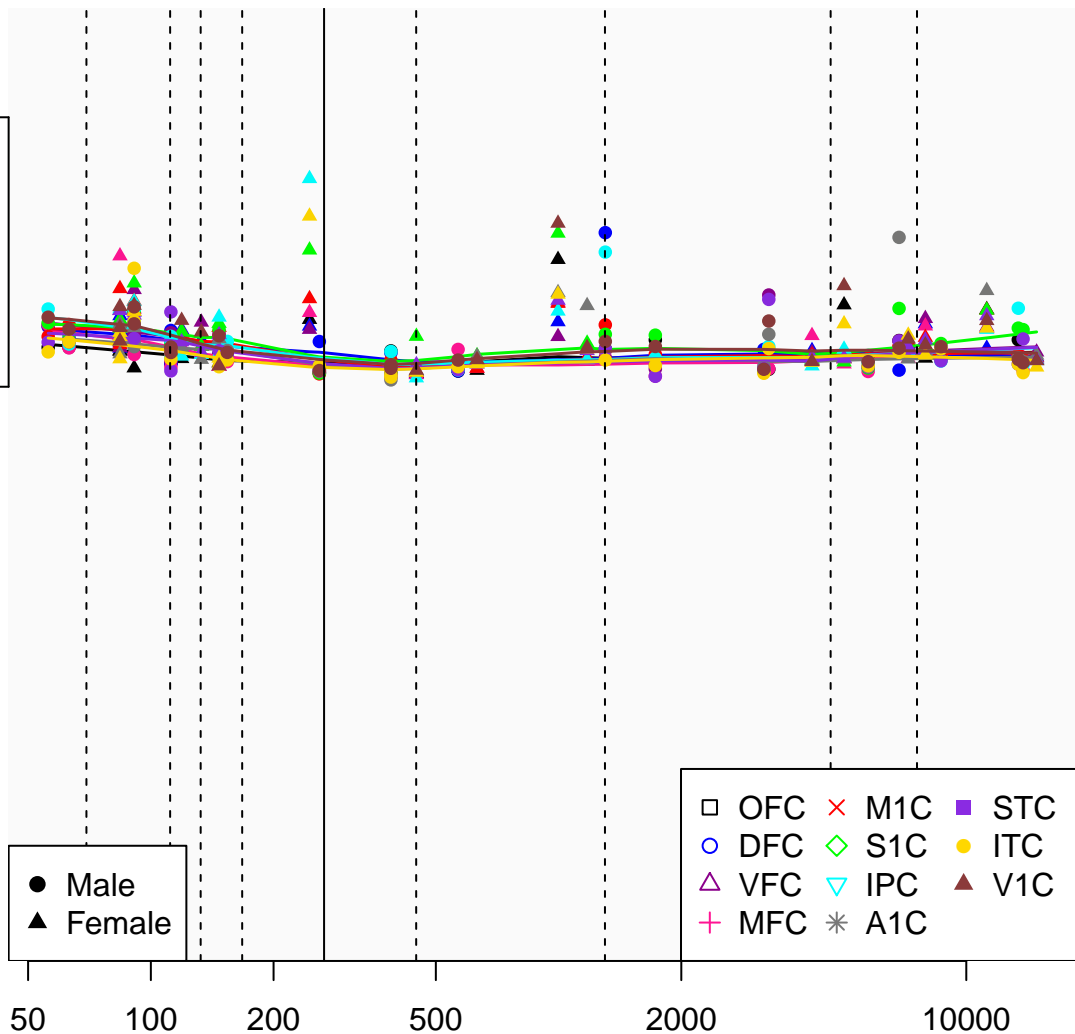

# U91324.1\_ENSG00000229740

Window:

1 2 3 4 5 6 7 8 9

Normalized Log2 RPKM+1

1  
0

Age (Days)