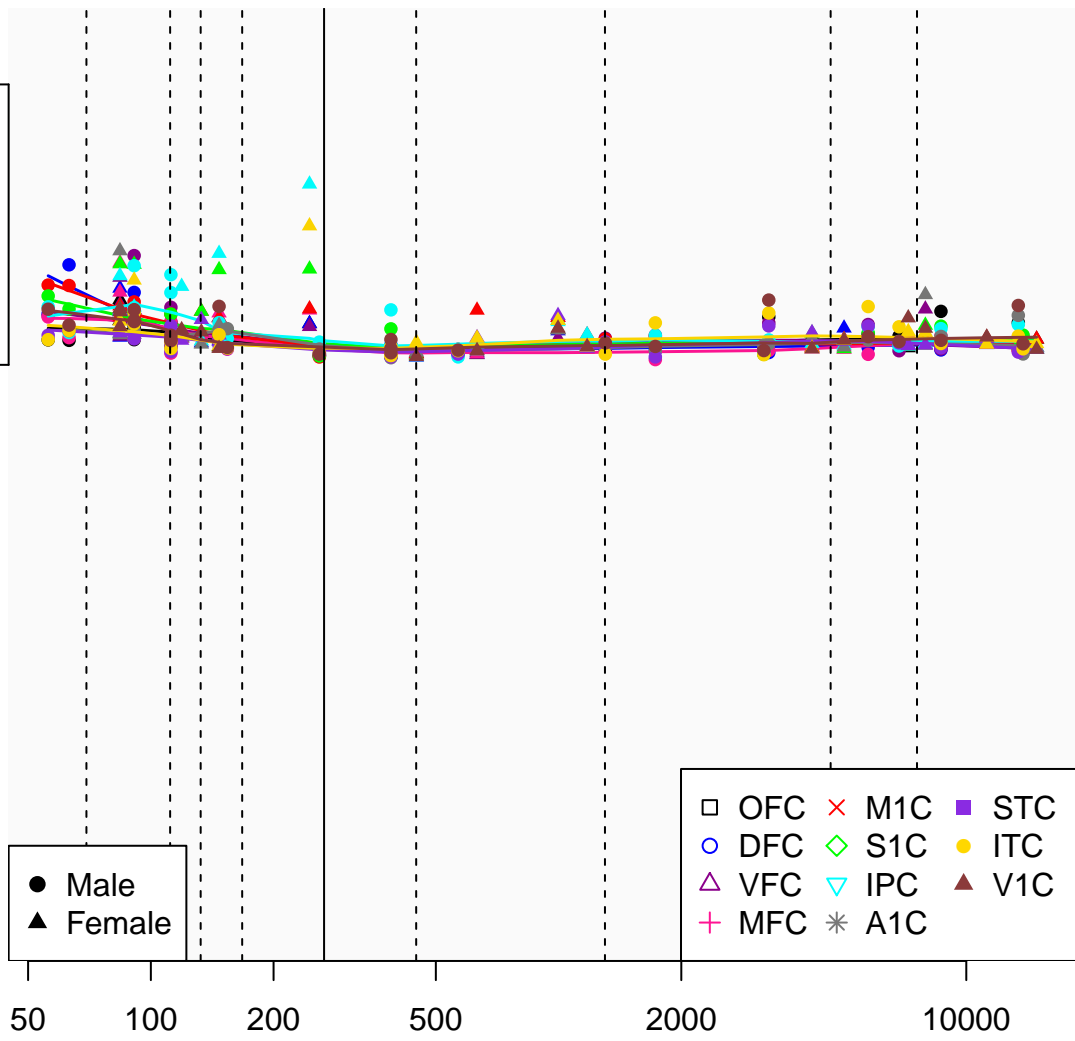

# VDAC1P5\_ENSG00000270858

Window:

1 2 3 4 5 6 7 8 9

Normalized Log2 RPKM+1

1  
0

50 100 200 500 2000 10000

Age (Days)