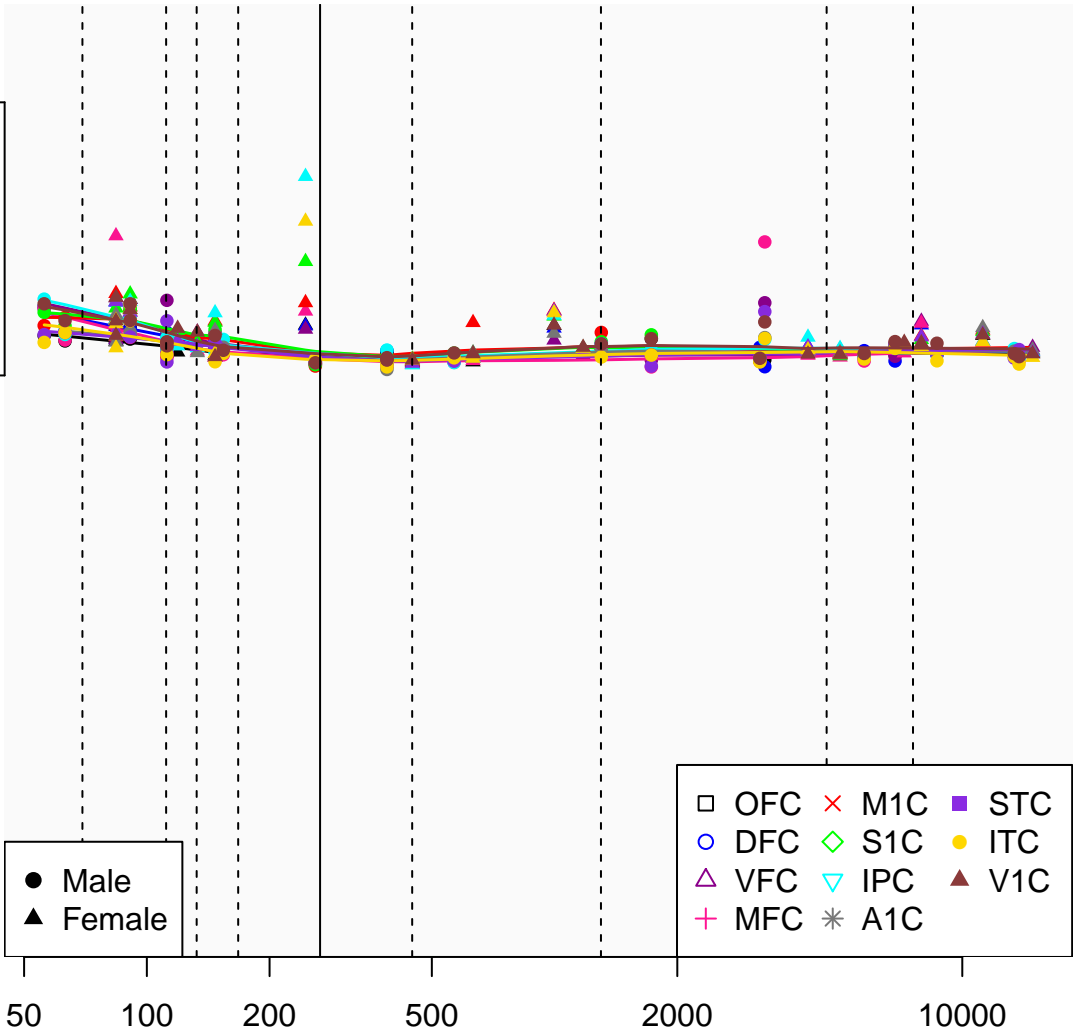

WARS2P1_ENSG00000227209

Window:

1 2 3 4 5 6 7 8 9

Normalized Log₂ RPKM+1

1
0

Age (Days)