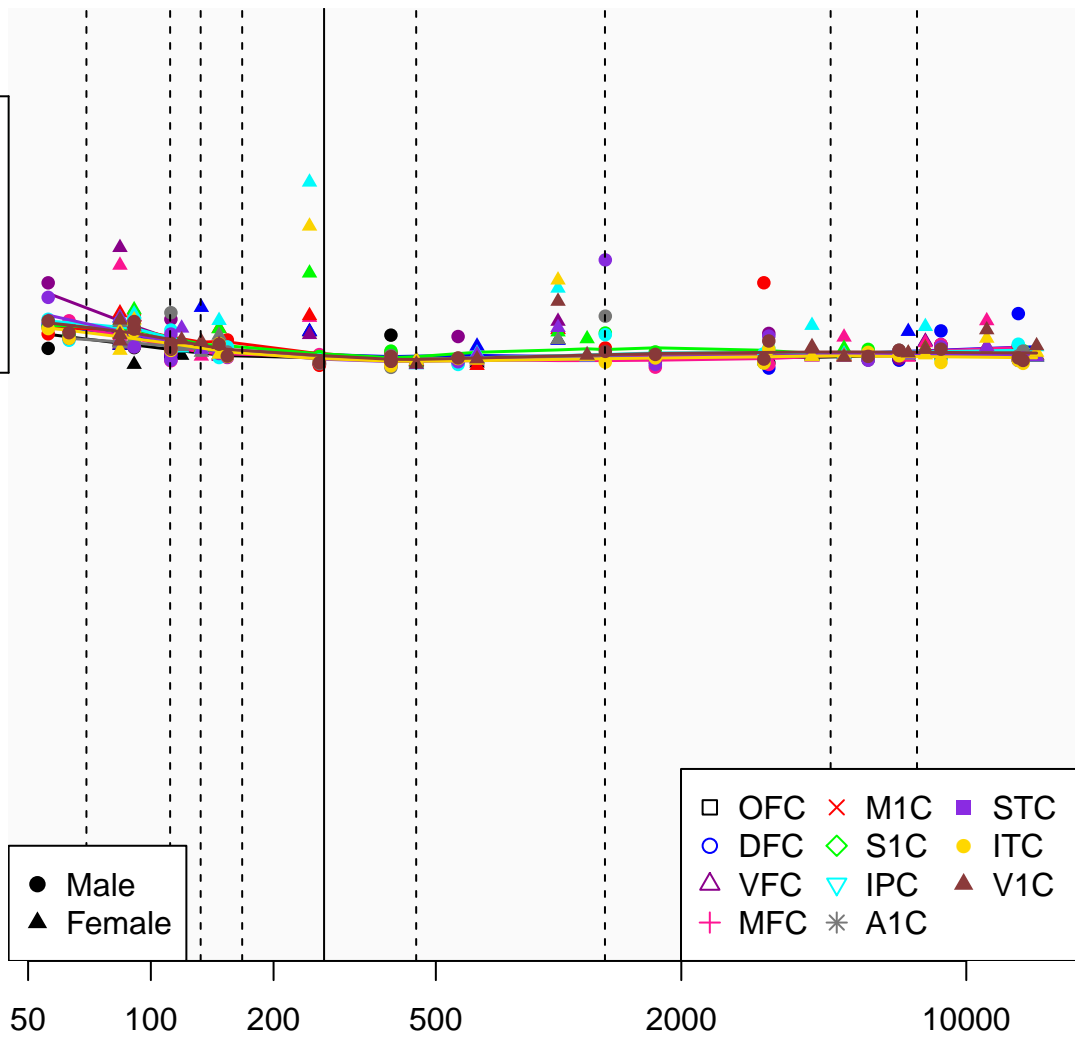

# XXBAC-BPG249D20.9\_ENSG00000235781

Window:

1 2 3 4 5 6 7 8 9

Normalized Log2 RPKM+1

1  
0

Age (Days)

50 100 200 500 2000 10000