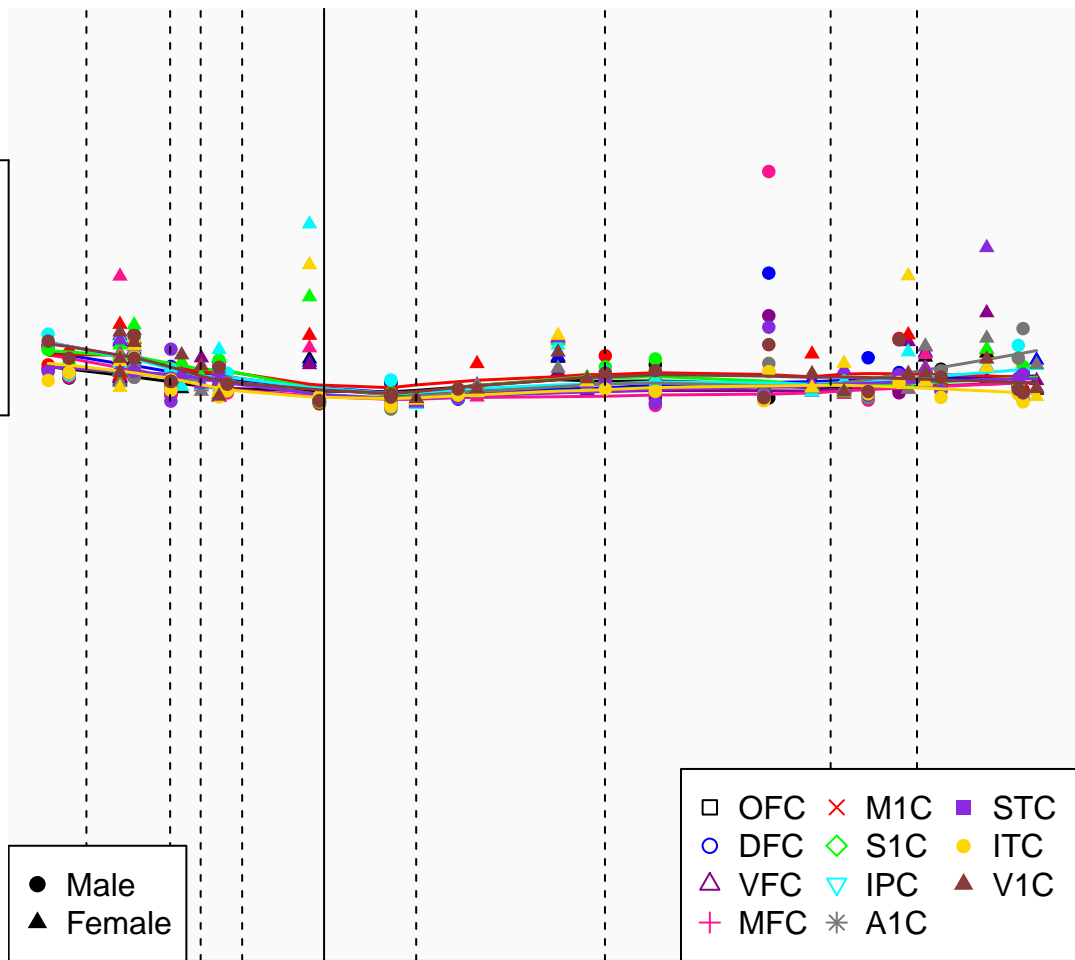

ZDHHC20P2_ENSG00000223702

Window:

1 2 3 4 5 6 7 8 9

Normalized Log2 RPKM+1

1
0

50 100 200 500 2000 10000

Age (Days)